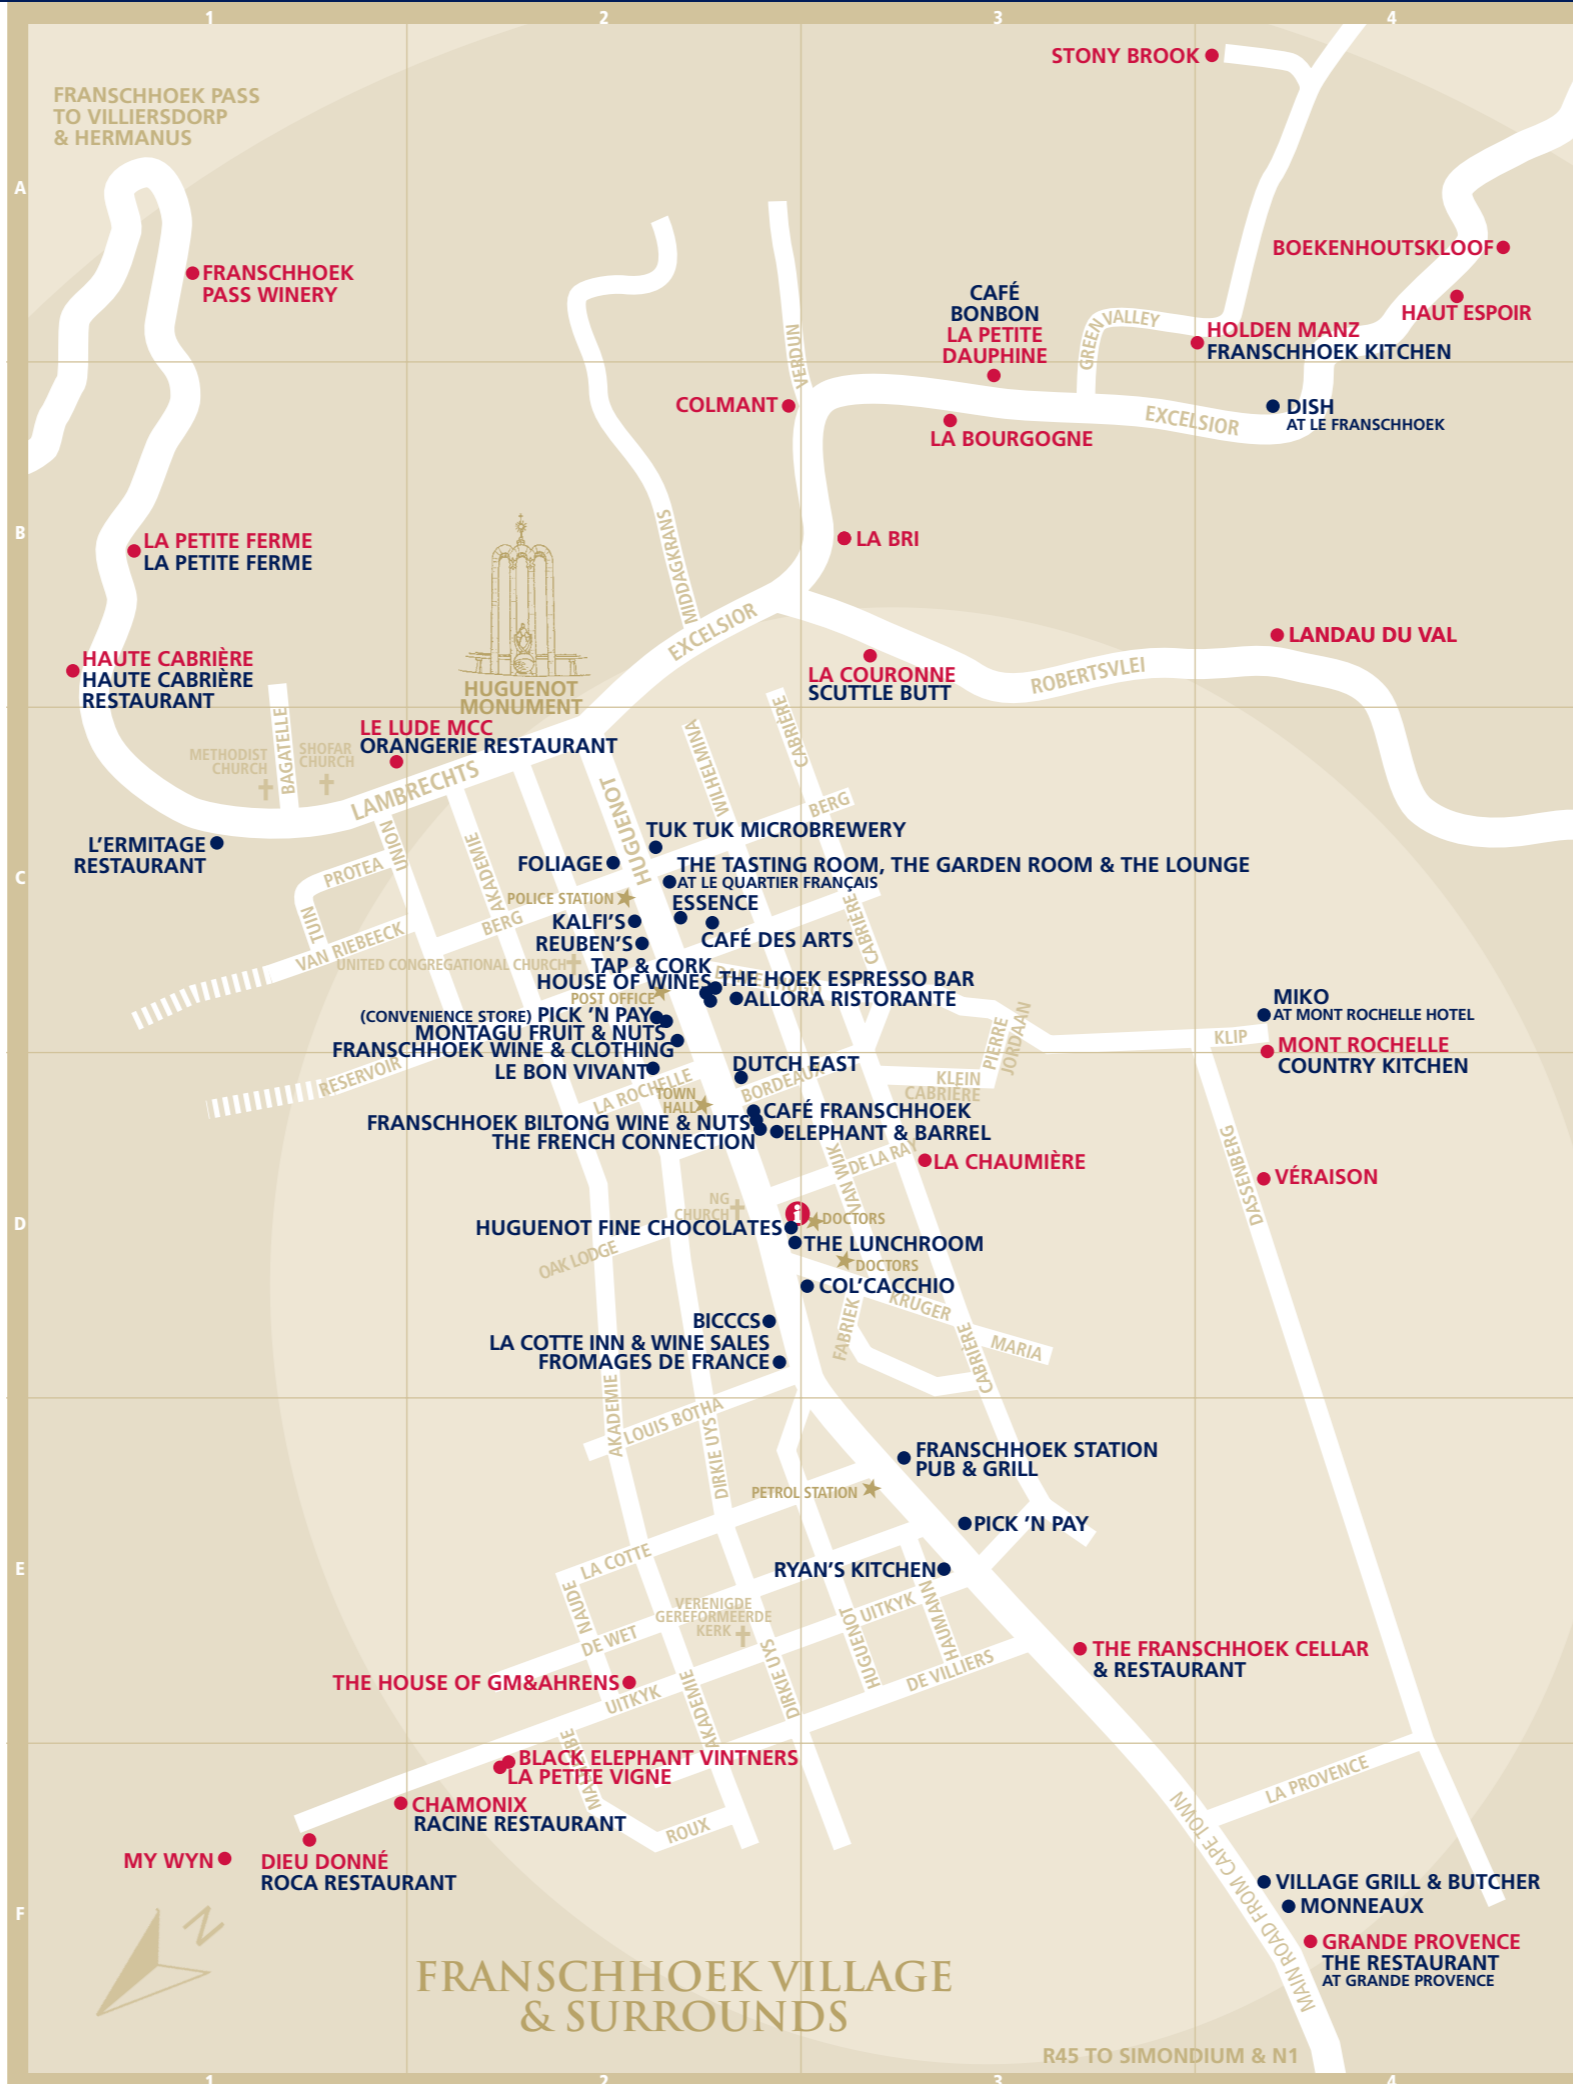

DISTANCES FROM FRANSCHHOEK INFO BUREAU	
FRANSCHHOEK PASS WINERY	2.5 km
BOEKENHOUTSKLOOF	5 km
BOSCHENDAL	15 km
VAL DE VIE WINE ESTATE & POLO CLUB	20 km
BACKSBERG	22 km
PAARL	26 km
STELLENBOSCH	30 km
CAPE TOWN	83 km
CAPE TOWN INTERNATIONAL AIRPORT	62 km

Please see reverse for Restaurants and Vignerons in Franschhoek Valley

FRANSCHHOEK WINE VALLEY FOOD & WINE ROUTE

INCORPORATING

FESTIVALS

- Franschhoek Harvest Festivals – February & March
- Franschhoek Summer Wines – February
- Franschhoek Wedding Showcase – April
- The Winter Sculpture Fair, Johannesburg – May
- Franschhoek Literary Festival – May
- Franschhoek Bastille Festival – July
- Franschhoek Uncorked Festival – September
- Franschhoek Art in Clay – October
- Franschhoek Open Gardens – October
- Franschhoek Cap Classique & Champagne Festival – December